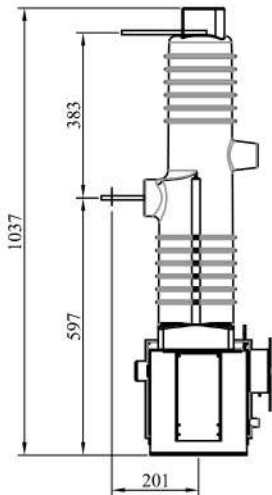

36kV, THREE-POLE, GANG-OPERATED, INDOOR, VACUUM CAPACITOR SWITCH

SALIENT FEATURES:

- Current Rating upto 400A
- Capacitor Switching Current upto 400A
- Highly reliable vacuum interrupters
- Long mechanical & electrical life
- Suitable for frequent switching applications
- Most suited for capacitor switching applications
- Higher Short Time Withstand Current
- Option of either solenoid mechanism or magnetic mechanism
- Available in open execution, ready to be fitted in any enclosure
- Available in Fixed Version or in Draw-out Version in indoor/outdoor enclosures
- Operates even with wide variations in aux. voltage
- 4 N.O. + 4 N.C. aux. contacts
- Compact
- Light Weight
- Maintenance Free
- Conformance to IS/IEC 62271-103

GUARANTEED TECHNICAL PARTICULARS

Sl. No.	Parameter	Value
1	No. of Poles	3
2	No. of breaks per pole	1
3	Rated Voltage	36kV
4	Rated Frequency	50Hz.
5	Rated Lightning Impulse Withstand Voltage	170kVpeak
6	Rated One minute Power Frequency Withstand Voltage (Wet)	70kVrms
7	Rated Thermal Current	400A
8	Rated Capacitor Switching Current	400A
9	Rated Short Time Withstand Current	12.5kA/1 sec.
10	Insulating Medium	Solid Dielectric
11	Interruption Medium	Vacuum
12	Operating Mechanism	Magnetic Actuator
13	Closing Time	< 100ms
14	Opening Time	< 60ms
15	Mechanical Life (No. of operations)	50, 000
16	Electrical Life (at rated current) (No. of operations)	20, 000
17	No. of Aux. Contacts	4 N.O. + 4 N.C.
18	Rated Control Voltage	230V AC
19	Reference Standard	IS/IEC 62271-103

SECTIONAL SIDE VIEW - AA

FRONT VIEW

TOP VIEW

TYPICAL GENERAL ARRANGEMENT DRAWING

**Note: Product Improvement is a continuous process at SRIWIN ELECTRIC.
Please contact us for latest update on the product**