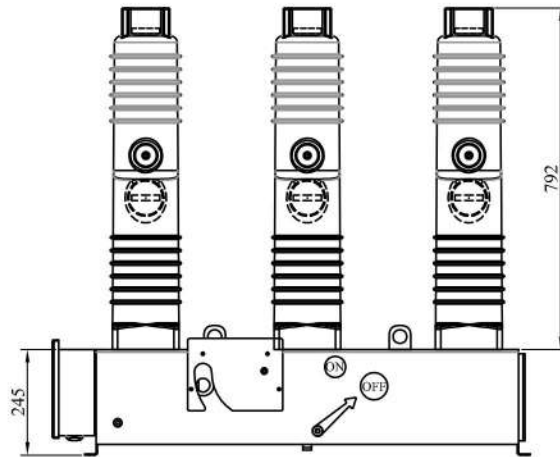

36kV, THREE-POLE, GANG-OPERATED, INDOOR, VACUUM CAPACITOR SWITCH

SALIENT FEATURES:

- Current Rating upto 400A
- Capacitor Switching Current upto 400A
- Highly reliable vacuum interrupters
- Long mechanical & electrical life
- Suitable for frequent switching applications
- Most suited for capacitor switching applications
- Higher Short Time Withstand Current
- Option of either solenoid mechanism or magnetic mechanism
- Available in open execution, ready to be fitted in any enclosure
- Available in Fixed Version or in Draw-out Version in indoor/outdoor enclosures
- Operates even with wide variations in aux. voltage
- 4 N.O. + 4 N.C. aux. contacts
- Compact
- Light Weight
- Maintenance Free
- Conformance to IS/IEC 62271-103

GUARANTEED TECHNICAL PARTICULARS

Sl. No.	Parameter	Value
1	No. of Poles	3
2	No. of breaks per pole	1
3	Rated Voltage	36kV
4	Rated Frequency	50Hz.
5	Rated Lightning Impulse Withstand Voltage	170kVpeak
6	Rated One minute Power Frequency Withstand Voltage (Wet)	70kVrms
7	Rated Thermal Current	400A
8	Rated Capacitor Switching Current	400A
9	Rated Short Time Withstand Current	12.5kA/1 sec.
10	Insulating Medium	Solid Dielectric
11	Interruption Medium	Vacuum
12	Operating Mechanism	Magnetic Actuator
13	Closing Time	< 100ms
14	Opening Time	< 60ms
15	Mechanical Life (No. of operations)	50, 000
16	Electrical Life (at rated current) (No. of operations)	20, 000
17	No. of Aux. Contacts	4 N.O. + 4 N.C.
18	Rated Control Voltage	230V AC
19	Reference Standard	IS/IEC 62271-103

SECTIONAL SIDE VIEW - AA

FRONT VIEW

TOP VIEW

TYPICAL GENERAL ARRANGEMENT DRAWING

**Note: Product Improvement is a continuous process at SRIWIN ELECTRIC.
Please contact us for latest update on the product**