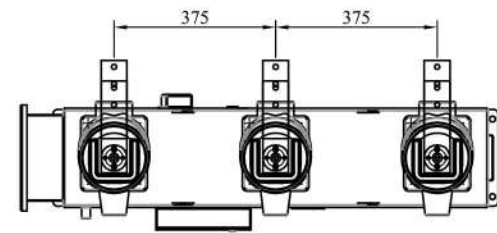

SECTIONAL SIDE VIEW - AA

FRONT VIEW

TOP VIEW

TYPICAL GENERAL ARRANGEMENT DRAWING

**Note: Product Improvement is a continuous process at SRIWIN ELECTRIC.
Please contact us for latest update on the product**